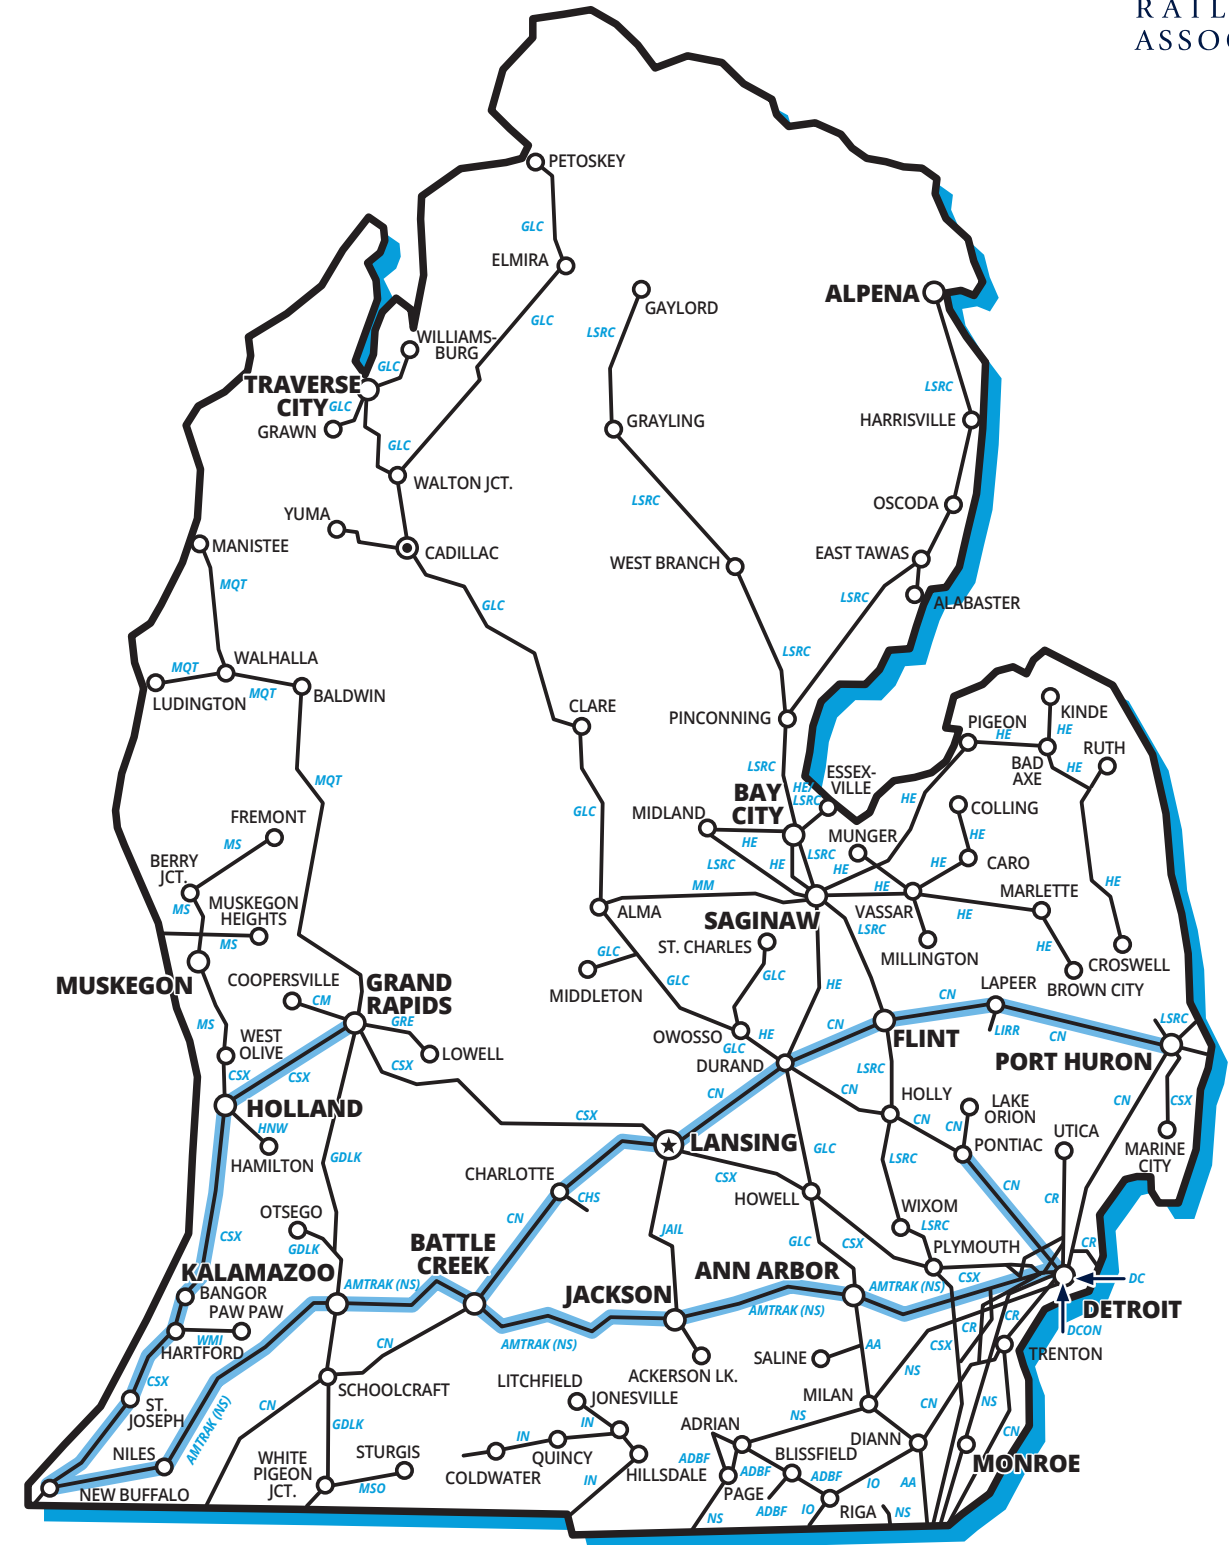

**MAP KEY**

AA	Ann Arbor Railroad	IN	Indiana Northeastern Railroad Company
ADBF	Adrian & Blissfield Rail Road Company	IO	Indiana & Ohio Railway Company
CHS	Charlotte Southern Railroad Company	JAIL	Jackson & Lansing Railroad Company
CM	Coopersville & Marne Railway	LIRR	Lapeer Industrial Railroad Company
CN	CN	LSRC	Lake State Railway Company
CR	Consolidated Rail Corporation (Conrail)	LSI	Lake Superior & Ishpeming Railroad
CSX	CSX Transportation	MM	Mid-Michigan Railroad Company
DC	Delray Connecting Railroad	MQT	Marquette Rail LLC
DCON	Detroit Connecting Railroad Company	MRA	Mineral Range Inc.
ELS	Escanaba & Lake Superior Railroad	MS	Michigan Shore Railroad Company
GDLK	Grand Elk Railroad	MSO	Michigan Southern Railroad Company
GLC	Great Lakes Central Railroad	NS	Norfolk Southern Corporation
GRE	Grand Rapids Eastern Railroad Company	WMI	West Michigan Railroad Company
HE	Huron & Eastern Railway Company		Rail Passenger Service (Amtrak)
HNW	Hamilton Northwestern Railroad Company		

24 Hour – 855.439.4677

**Jackson & Lansing Railroad (JAIL)**

24 Hour – 800.555.2580

**Lake State Railway (LSRC)**

24 Hour Dispatch – 989.757.7570

**Lake Superior & Ishpeming (LSI)**

24 Hour – 906.475.3206

**Lapeer Industrial Railroad (LIRR)**

24 Hour – 800.555.2580

**Marquette Rail (MQT)**

24 Hour – 866.527.3499

**Michigan Shore Railroad (MS)**

24 Hour – 866.527.3499

**Michigan Southern Railroad (MSO)**

24 Hour – 855.258.4514

**Mid-Michigan Railroad (MM)**

24 Hour – 866.527.3499

**Mineral Range Inc. (MRA)**

24 Hour – 888.783.4316

**Norfolk Southern Corp (NS)**

24 Hour Police – 800.453.2530

**West Michigan Railroad (WMI)**

24 Hour – 877.267.4314

**MICHIGAN RAILROADS ASSOCIATION**  
**517.482.9413**  
**michiganrailroadsassociation.com**