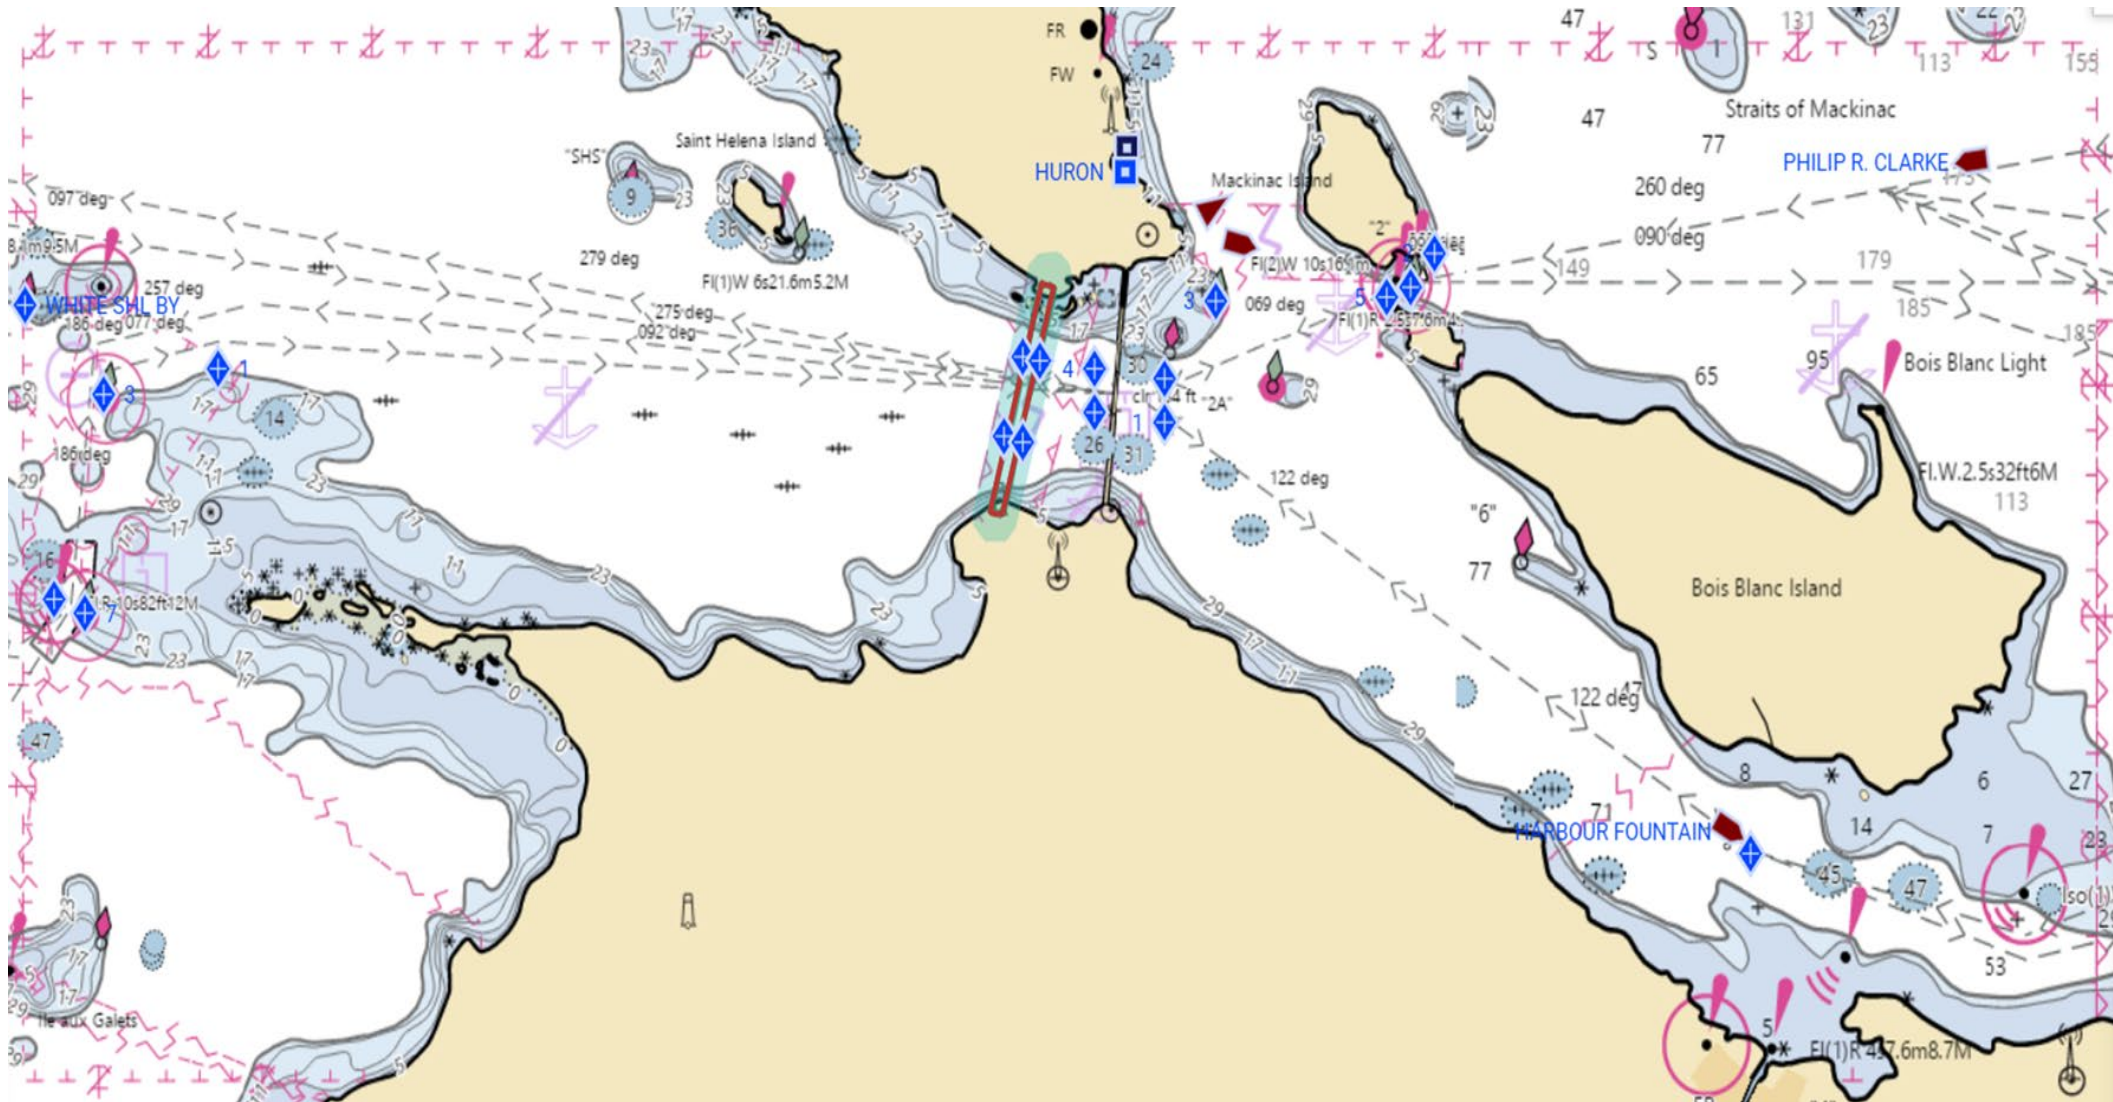

Eyes on the Water: ESMOC

Michigan Association of Counties
September 25, 2024

Cable and Pipeline Crossing Chart 14880

USCG Regulated Navigation Area (RNA)

Strategy: Proactive Posture with Layered Defense

Enbridge Straits Maritime Operation Center

Enbridge Line 5 Anchor Strike Mitigation Plan

Enbridge Line 5 Anchor Strike Mitigation Plan

Enbridge Line 5 Anchor Strike Mitigation Plan

Enbridge Line 5 Anchor Strike Mitigation Plan

In addition to protecting the pipeline we serve our community by leveraging this equipment to assist in any capacity possible.