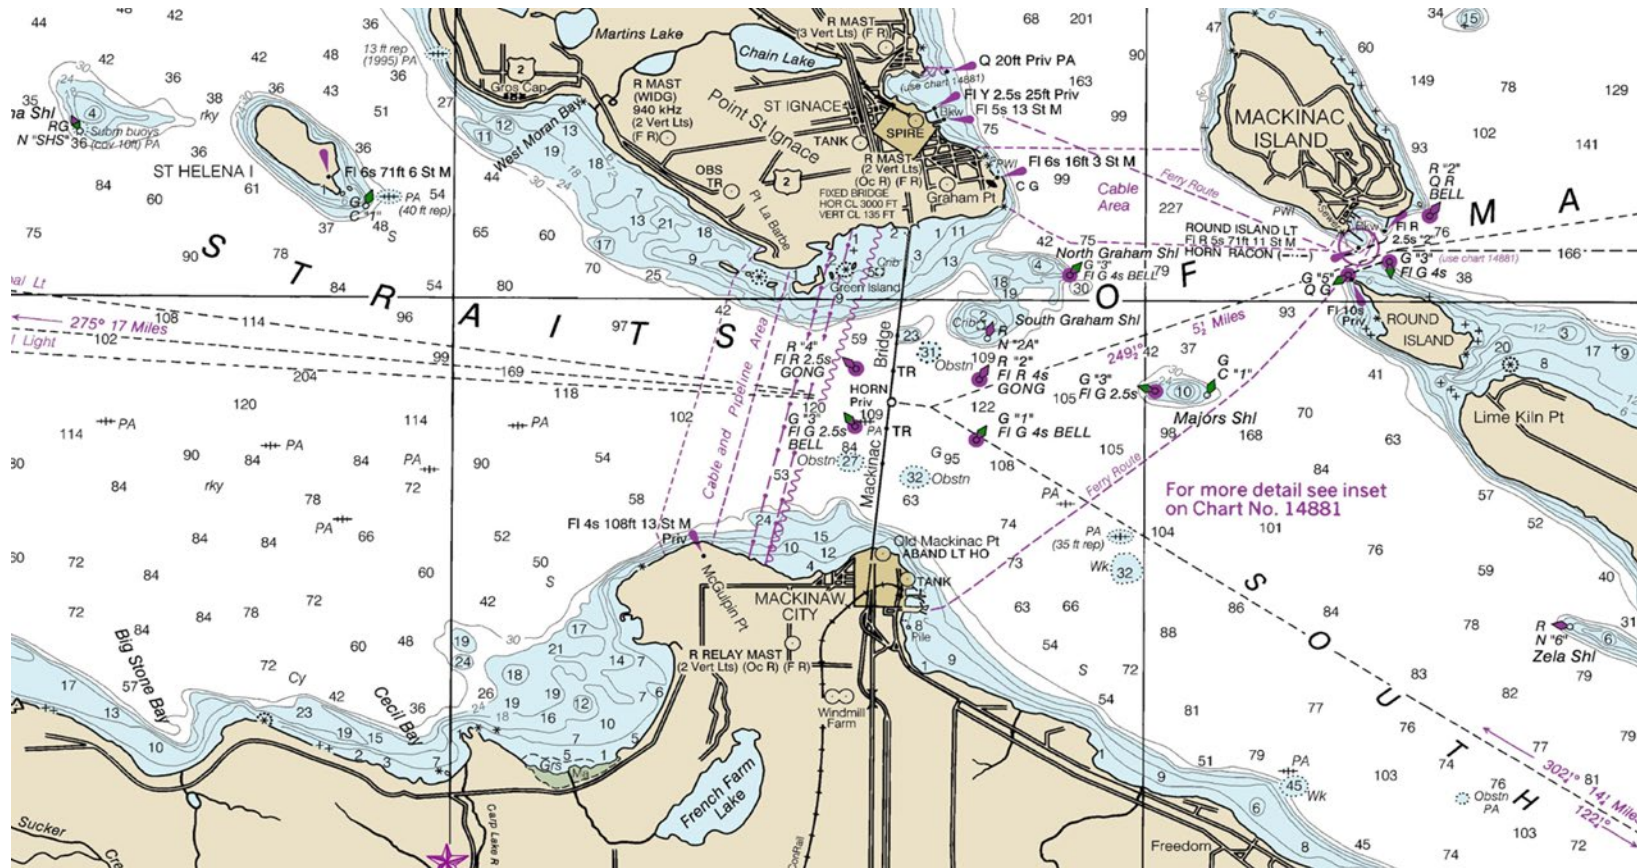

Eyes on the Water: ESMOC

Michigan Association of Counties
September 25, 2024

Cable and Pipeline Crossing Chart 14880

USCG Regulated Navigation Area (RNA)

Strategy: Proactive Posture with Layered Defense

Enbridge Straits Maritime Operation Center

Enbridge Line 5 Anchor Strike Mitigation Plan

Enbridge Line 5 Anchor Strike Mitigation Plan

Enbridge Line 5 Anchor Strike Mitigation Plan

Enbridge Line 5 Anchor Strike Mitigation Plan

In addition to protecting the pipeline we serve our community by leveraging this equipment to assist in any capacity possible.