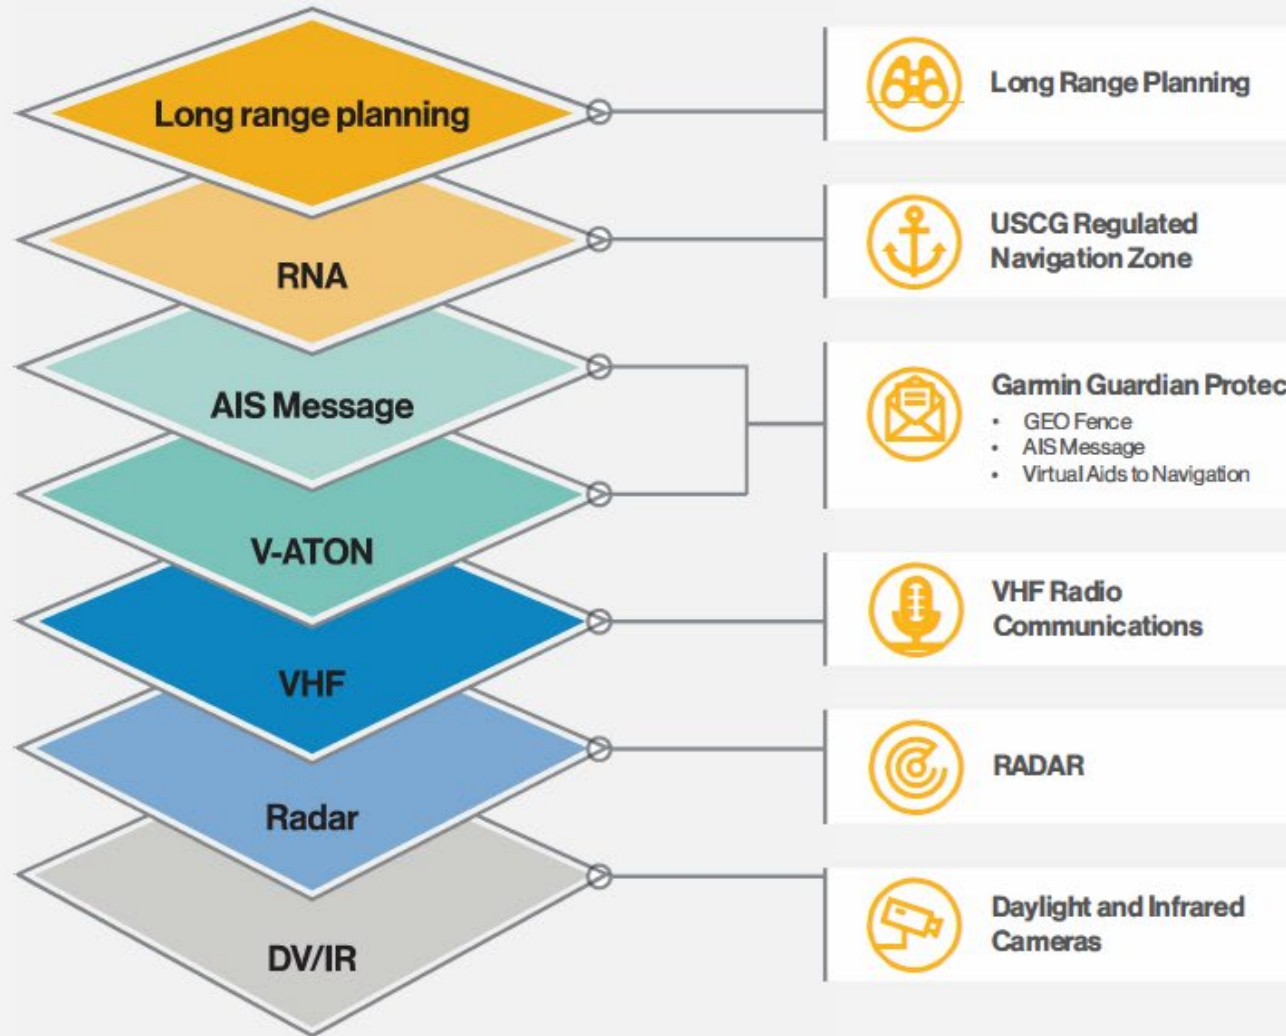

Eyes on the Water: ESMOC

Michigan Association of Counties
September 25, 2024

Cable and Pipeline Crossing Chart 14880

USCG Regulated Navigation Area (RNA)

Strategy: Proactive Posture with Layered Defense

Enbridge Straits Maritime Operation Center

Enbridge Line 5 Anchor Strike Mitigation Plan

Enbridge Line 5 Anchor Strike Mitigation Plan

Enbridge Line 5 Anchor Strike Mitigation Plan

Enbridge Line 5 Anchor Strike Mitigation Plan

In addition to protecting the pipeline we serve our community by leveraging this equipment to assist in any capacity possible.